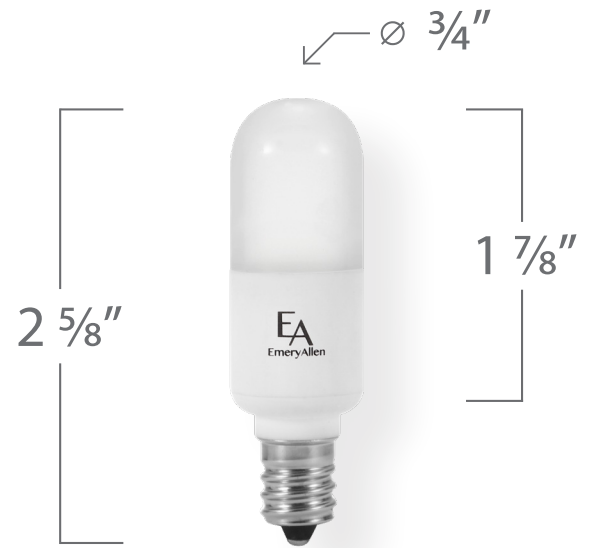

E12 5.0W DTW 1800K-2700K

SPECIFICATIONS & TECHNICAL DATA

The 120V EmeryAllen E12 5.0W DTW (Dim to Warm) bulb offers dimmer controlled color temperature adjustment. This smooth temperature transition mimics the natural color shift of dimmed incandescent bulbs.

Base Type	E12
Material	Ceramic + PC
Input Voltage	120V AC
Wattage	5.0
Volt-Amperes (VA)	5.82
CRI	90+
Brightness	450 lumens
Lumens/Watt	90
Color Temperature Range	1800K - 2700K
R9	52
R13	96
Halogen Equivalent	60W
Beam Angle	360 degrees
Life	25,000 hours
Warranty	Limited Lifetime*

Available Models:

- EA-E12-5.0W-DTW-2718-D (1800K - 2700K)

Dimming:

Dimmable with most incandescent and LED dimmers.

US PAT PENDING