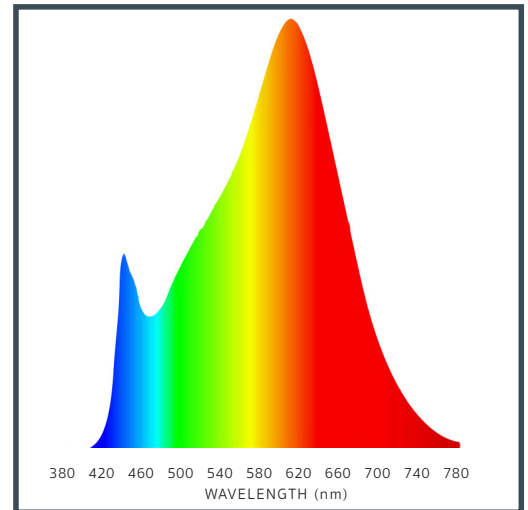

SPECTRAL DISTRIBUTION